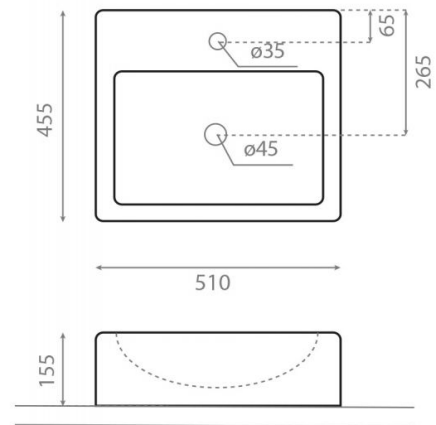

Bolonia

Ref. 0010

510x455x155mm

Features

Wall-mounting possibility.
With overflow.
Valid for Bathco tops.
Net weight 16kg, gross weight 17 kg.
Units per pallet 32.