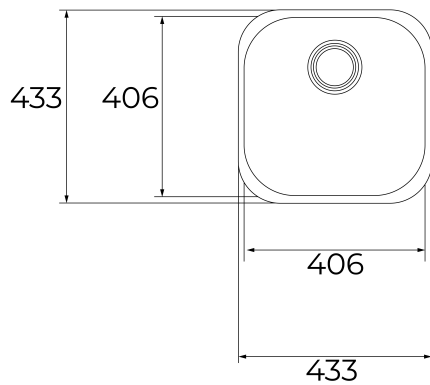

TEKA

TOTAL BE 40.40 1B

Undermount stainless steel sink with one bowl

REFERENCE

REF: 10125005

EAN: 8421152024119

FEATURES

Stainless steel sink
One bowl
Undermount installation
3½" manual basket waste with overflow
180 mm deep bowl
50 cm base unit

DIMENSIONS

Product height (mm):

Product width (mm): 435

Product depth (mm): 180

Product length (mm): 435

Net weight (Kg): 2,08

Lifetime warranty

Hygiene